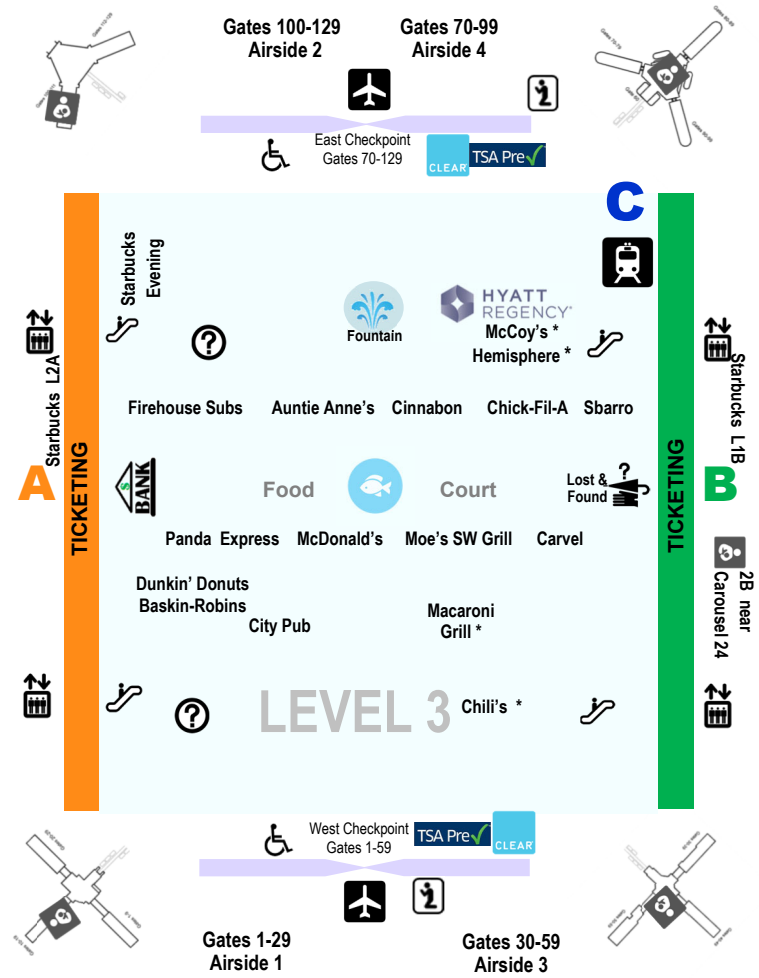

Airport Garage Animal Identifiers

A Garage	Terminal Top	B Garage
R1 Alligators	L4 Wading Birds	R1 Tropical Fish
R2 Manatees	L5 Owls	R2 Frogs
P1 Wild Pigs	L6 Flamingos	P1 Panthers
P2 Bears	L7 Turkeys	P2 Armadillos
P3 Raccoons	L8 Seagulls	P3 Brahmans
P4 Turtles	L9 Pelicans	P4 Deer
	L10 Eagles	

Food and Beverage

Gates 1-29

La Madeleine	Famous Famiglia	Starbucks
Burger King	Le Grand Comptoire (Gate 23)	Urban Crave (Gate 4)
Cold Stone	On the Border*	Zaza Snack Bar (Gate 12)

Gates 30-59

Camden Food Co. (Gates 44, 55)	Nature's Table	Zaza Snack bar (Gate 35)
Freshens	Qdoba	ZaZa Cuban Café
Manchu Wok	Ruby Tuesday*	
	Wendy's	

Gates 70-99

Auntie Anne's	Cibo Express (Gates 72, 80 & 90)	Outback*
Bahama Breeze*	MKT	Starbucks
Burger King	Nathan's	Tacos Locos
Carvel		Vino Volo*

Gates 100-129

Asian Chao	Chipotle Mexican Grill	Starbucks
Auntie Anne's	FarmAir's Market	The Market by Villa
Bananas Smoothies	Green Leaf's	Villa Italian Kitchen
Cask & Larder*	Jersey Mike's Subs	
Cask & Larder Satellite Bar	McDonald's	

Main Terminal

Auntie Anne's	Dunkin' Donuts	Panda Express
Baskin-Robbins	Firehouse Subs	
Carvel	Lobby Bar	Sbarro
Chick-Fil-A	Macaroni Grill*	Starbucks Evening Level 3
Chili's Too*	McCoy's*	Starbucks—Level 1/B side
Cinnabon	McDonald's	Starbucks—Level 2/A side
City Pub*	Moe's Southwest Grill	

* table service

Retail

Gates 1-29

All Sound/Lego	Kylie Cosmetics/Skin
Bead Factory	The Club MCO
Blossom	This Socks & Co.
DFASS Duty Free	XpresSpa
Hudson News & Gift	

Gates 30-59

All Sound/Lego	Natalie's Candy
Hudson News	XpresSpa
InMotion	
Mystic Silver	

Gates 70-99

All Sound	Kylie Skin
Amber Treasures	Orlando Market
DFASS Duty Free	Stellar News
Florida Organics	The Club MCO
GCG Cigars	XpresSpa
InMotion	
Kylie Cosmetics	

Gates 100-129

All Sound/Lego	Candy Striper
Bead Factory	Naturally Inspired
Blossom	Orlando Market
Hudson News	Sunglass Hut
InMotion	Terminal Getaway Spa
Kylie Cosmetics	

Main Terminal

Brookstone	Magic of Disney (2)	Sea World	Universal Studios (2)
Cariloha	Mango	Skechers	
Desigual	Natalie's Candy	Sol Shades	
Diamonds & Co.	Naturally Inspired	SoundBalance	
Hudson News	Oakley	SunTrust Bank	
InMotion	Orlando Market	Swarovski	
Johnston & Murphy	Ron Jon	The Neighborhood	
Lids	Samsonite	This Socks	
		Tumi	

On-Airport Car Rental—Side A & B Level 1

Alamo	800-327-9633	Dollar	800-800-4000	National	800-227-7368
Avis	800-831-2847	Enterprise	800-325-8007	Payless	800-729-5377
Advantage	800-777-5500	E-Z	800-277-5171	Sixt	888-941-7498
Budget	800-527-0700	Hertz	800-654-3131	Thrifty	800-367-2277