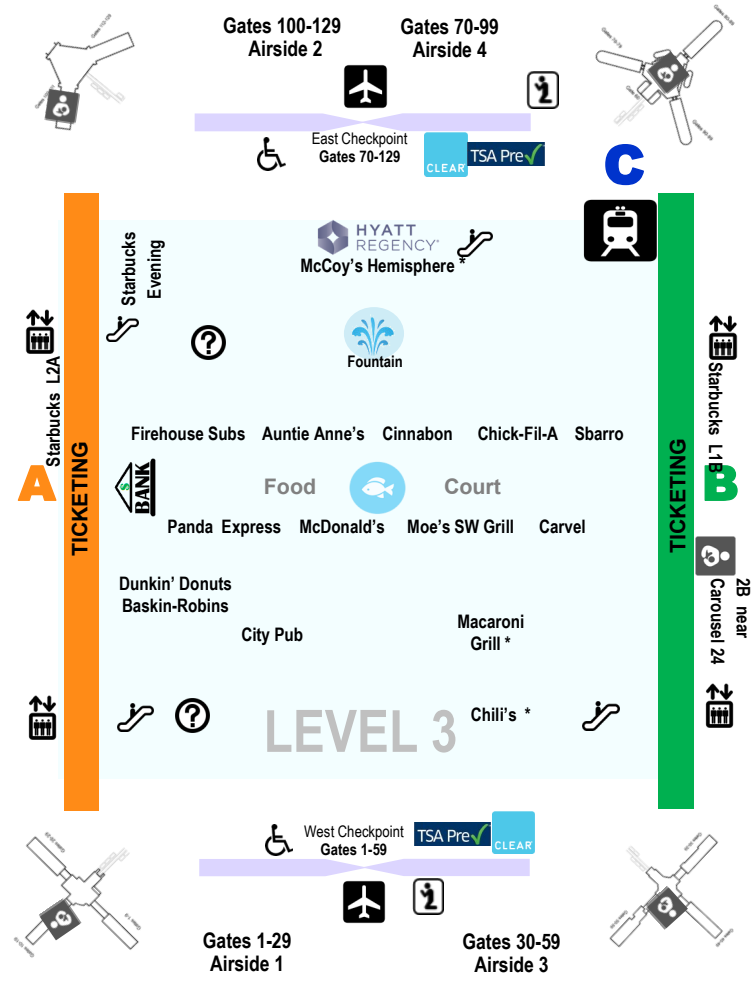

Airport Garage Animal Identifiers

A Garage	Terminal Top	B Garage
R1 Alligators	L4 Wading Birds	R1 Tropical Fish
R2 Manatees	L5 Owls	R2 Frogs
P1 Wild Pigs	L6 Flamingos	P1 Panthers
P2 Bears	L7 Turkeys	P2 Armadillos
P3 Raccoons	L8 Seagulls	P3 Brahmans
P4 Turtles	L9 Pelicans	P4 Deer
	L10 Eagles	

Food and Beverage

Gates 1-29

La Madeleine	Famous Famiglia	Starbucks
Burger King	Le Grand Comptoir (Gate 23)	Urban Crave (Gate 4)
Cold Stone	On the Border*	Zaza Snack Bar (Gate 12)

Gates 30-59

Camden Food Co. (Gates 44, 55)	Nature's Table	Zaza Snack bar (Gate 35)
Freshens	Qdoba	ZaZa Cuban Café
Manchu Wok	GastroHub*	
	Wendy's	

Gates 70-99

Auntie Anne's	Cibo Express (Gates 72, 80 & 90)	Outback*
Bahama Breeze*	MKT	Starbucks
Burger King	Nathan's	Tacos Locos
Carvel		Vino Volo*

Gates 100-129

Asian Chao	Chipotle Mexican Grill	Starbucks
Auntie Anne's	FarmAir's Market	The Market by Villa
Bananas Smoothies	Green Leaf's	Villa Italian Kitchen
Cask & Larder*	Jersey Mike's Subs	
Cask & Larder Satellite Bar	McDonald's	

A/B Terminal

Auntie Anne's	Firehouse Subs	Sbarro
Baskin-Robbins	Lobby Bar	Starbucks Level 3
Carvel	Macaroni Grill*	Starbucks—Level 1/B side
Chick-Fil-A	McCoy's*	Starbucks—Level 2/A side
Chili's Too*	McDonald's	Sweet Bubbles and Buns
Cinnabon	Moe's Southwest Grill	
City Pub*	Panda Express	
Dunkin' Donuts	Orange County Brewers	

* table service

Retail

Gates 1-29

All Sound/Lego	Mint
Ben-X Sunglasses	The Club MCO
3Sixty Duty Free	This Socks & Co.
Hudson News & Gift	XpresSpa
Kylie Cosmetics/Skin	

Gates 30-59

All Sound/Lego	Natalie's Candy
Hudson News	Polly Pockets
InMotion	XpresSpa
Mystic Silver	

Gates 70-99

All Sound/Lego	Blossom
Bead Factory	International Essence
3Sixty Duty Free	Orlando Market
InMotion	Stellar News
Natalie's Candy	The Club MCO
Kylie Cosmetics	
Kylie Skin	

Gates 100-129

All Sound/Lego	Naturally Inspired
Bead Factory	Orlando Market
Blossom	Sunglass Hut
Hudson News	Terminal Getaway
InMotion	Spa
Kylie Cosmetics	

Main Terminal

Brookstone	Lids	Sea World	This Socks
Diamonds & Co.	Magic of Disney (2)	Sol Shades	Tumi
Dixie	Natalie's Candy	SoundBalance	Universal Studios (2)
Desigual	Naturally Inspired	Swarovski	
Invicta Watches	Oakley	Sweet Bubbles and Buns	
Hudson News	Orlando Market	Talk of the Town	
InMotion	Ron Jon	Truist Bank	
Johnston & Murphy	Samsonite	The Neighborhood	

On-Airport Car Rental—Side A & B Level 1

Alamo	800-327-9633	Enterprise	800-325-8007	Sixt	888-941-7498
Avis	800-831-2847	Hertz	800-654-3131	Thrifty	
Budget	800-527-0700	National	800-227-7368		
Dollar	800-800-4000	Payless	800-729-5377