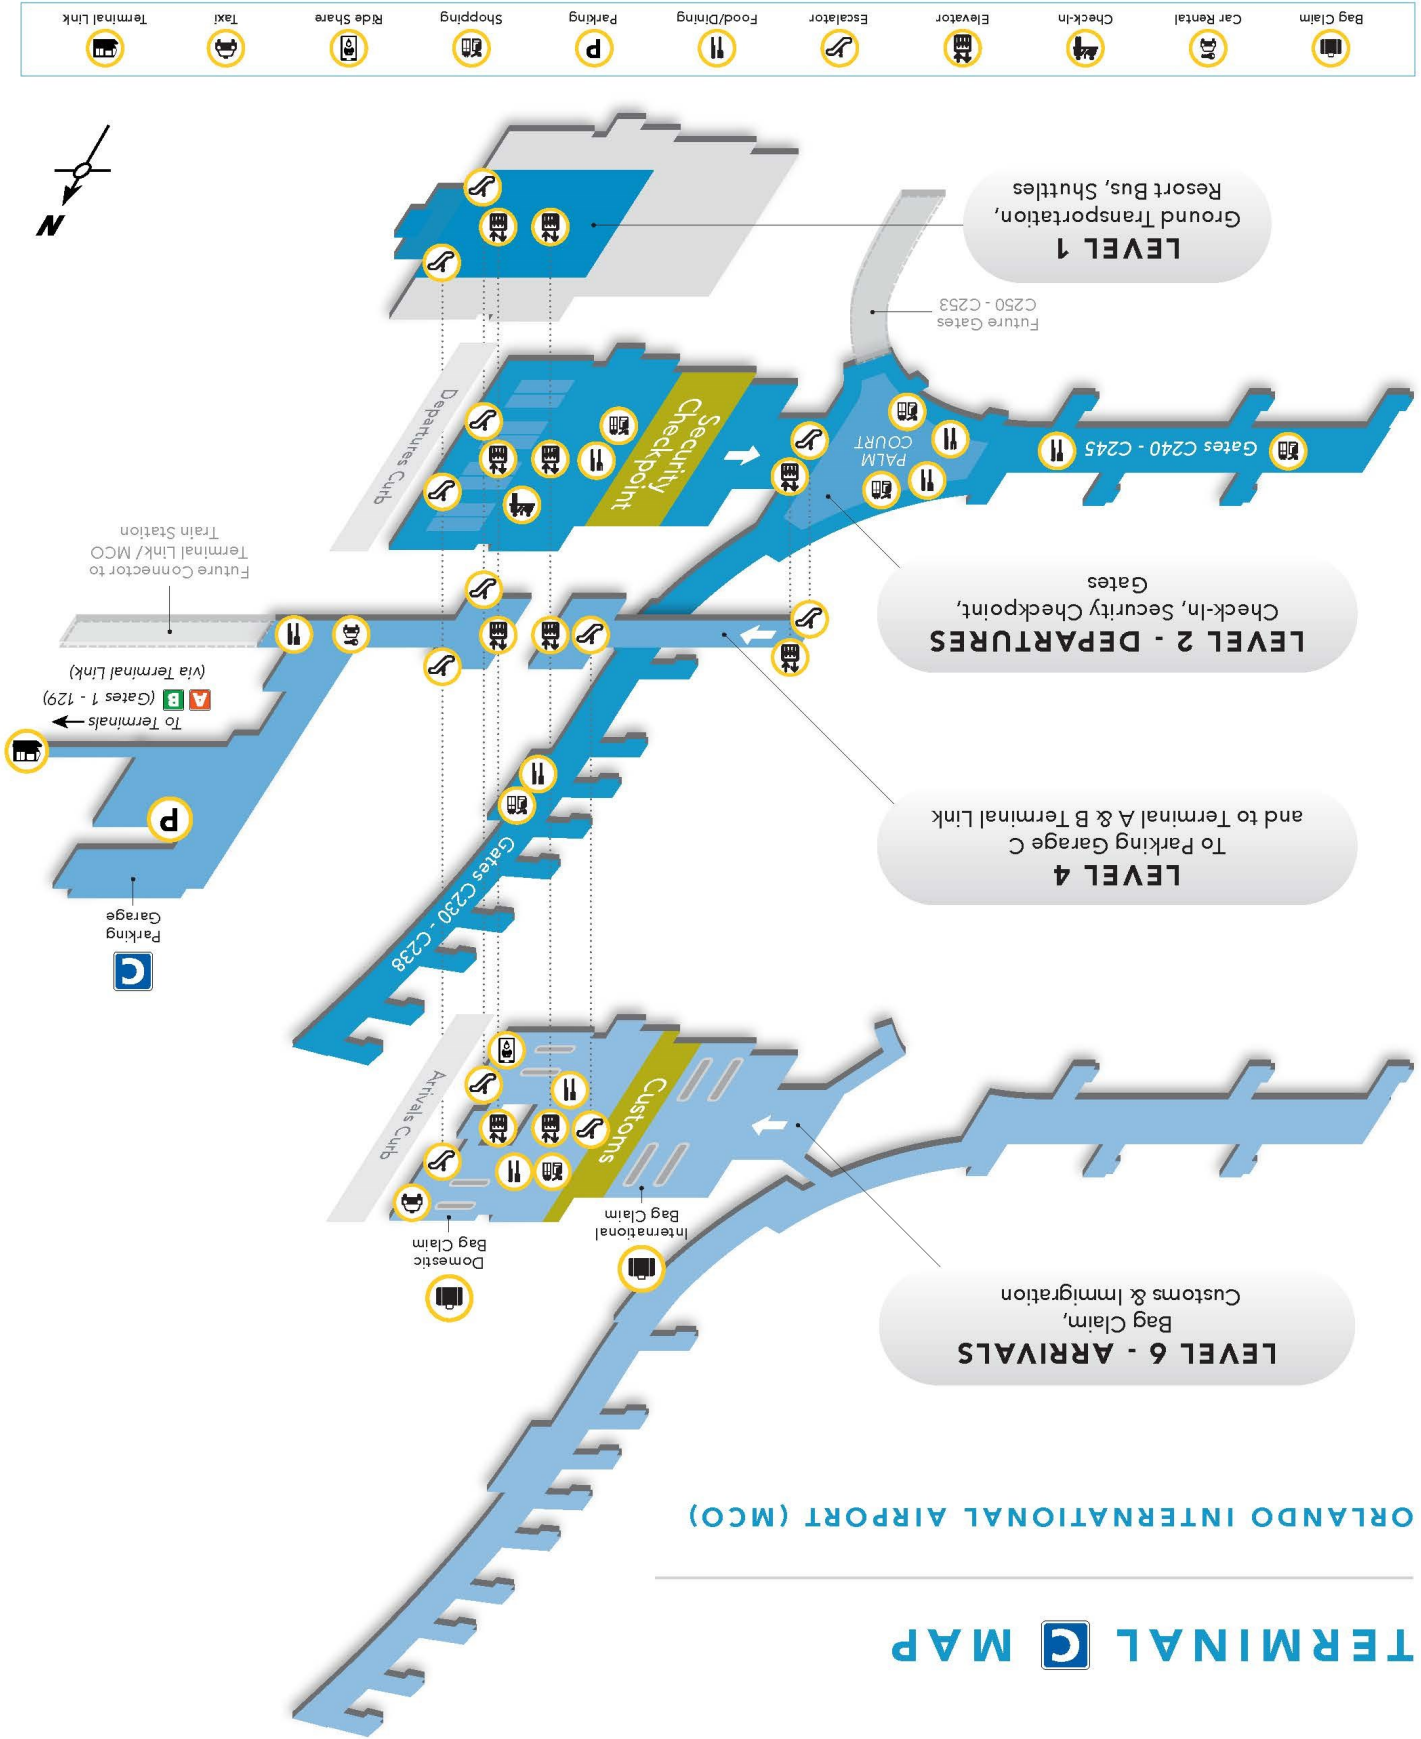

#### Terminal A: Level 1, East End

Hours of operation: 7:00am-7:30pm

#### Terminal C: Level 1

Hours of operation: 8:00am-4:00pm

\*All lost and found items are moved from Terminal C to the Terminal A location at 4:00pm daily for storage.

### Hidden Disabilities Sunflower

MCO proudly recognizes the Sunflower Lanyard Program.

Learn more at [mco cares.com/sunflower](https://mco cares.com/sunflower)

MCOcares is on

Follow us

@mco cares

**DIAL 911** any time our guests need medical attention. **Calling 911 is always free** and you can call from anywhere on the airport property.

## CONCESSIONS

Level 2—Departures	Level 4	Level 6—Arrivals
Palm Court Aunte Anne's Brighton Cask & Larder Chick-fil-A City Arts Market Cinabon Desano Pizzeria Greenbeat Olive Hearth Bread Co. PGA Tour Grill Plaza Premium Lounge SeaWorld Shake Shack Summer House Starbucks SunGlass Hut Trip Advisor Universal Orlando Wine Bar George World Store The Walt Disney Raw Juice The Scoop Harvest & Grounds Replish With Illy Coffee Orange County Brewers	Gates C240-C245 Cucina & Co. Einstein Bros. Bagels Main Streets Market Ravengus Pig SunShine Diner Eola Market** Barrie's Coffee & Tea Gatlin Trade Starbucks **Coming soon **Vending	Domestic Bag Claim Rental Check-in Elevator Escalator Food/Dining Parking Shopping Ride Share Taxi Terminal Link